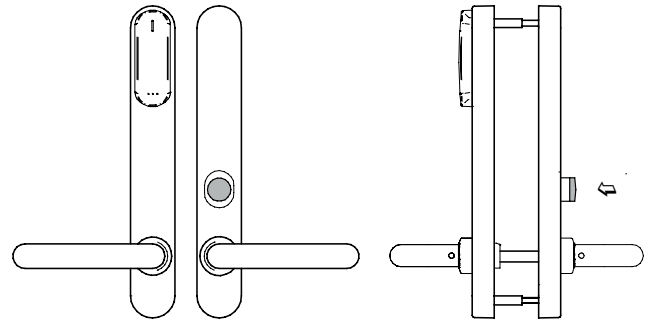

**MODELS:**

**MODEL 50:**

- 2 handles any type.

**MODEL 55:**

- 2 handles any type.
- Outside cylinder cut out.
- Inside thumbturn.

**MODEL 51:**

- 2 handles any type.
- Inside thumbturn.

**MODEL 56:**

- 2 handles any type.
- Electronic "do not disturb" system (Not available in self-programmable).

**MODEL 54:**

- 2 handles any type.
- Outside cylinder cut out.

**MODEL 57:**

- 2 handles any type.
- Outside cylinder cut out.
- Electronic "do not disturb" system (Not available in self-programmable).