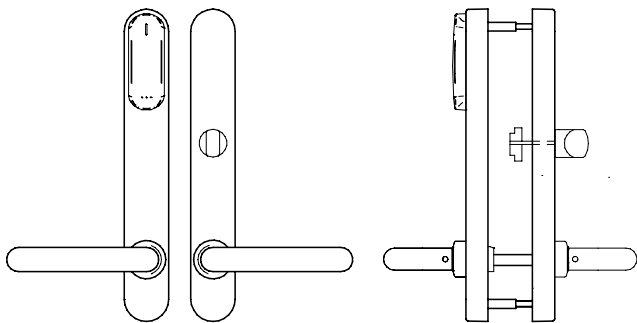

**MODELS:**

**MODEL 50:**

- 2 handles any type.

**MODEL 55:**

- 2 handles any type.
- Outside cylinder cut out.
- Inside thumbturn.

**MODEL 51:**

- 2 handles any type.
- Inside thumbturn.

**MODEL 56:**

- 2 handles any type.
- Electronic "do not disturb" system (Not available in self-programmable).

**MODEL 54:**

- 2 handles any type.
- Outside cylinder cut out.

**MODEL 57:**

- 2 handles any type.
- Outside cylinder cut out.
- Electronic "do not disturb" system (Not available in self-programmable).