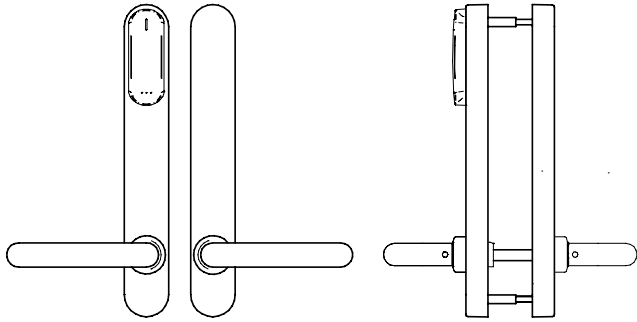

**Handles**

Compatible handles*	U, L, W, H, S, B, P, J, T, Y, O, N, G, K, I, 2, 3, 4, 7, 5
High Transit:	• (optional)

\* Not all the handles are available in all finishes.

**Locks:**

Euro-DIN:	—
ANSI:	—
Scandinavian:	•
Cylindrical:	—
Tubular:	—

**MODELS:**

**MODEL 50:**

- 2 handles any type.

**MODEL 55:**

- 2 handles any type.
- Outside cylinder cut out.
- Inside thumbturn.

**MODEL 51:**

- 2 handles any type.
- Inside thumbturn.

**MODEL 56:**