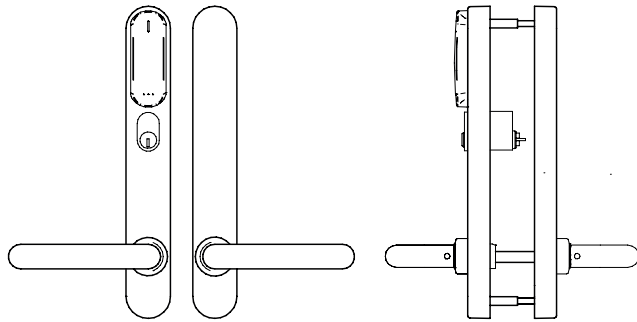

**MODELS:**

**MODEL 50:**

- 2 handles any type.

**MODEL 55:**

- 2 handles any type.
- Outside cylinder cut out.
- Inside thumbturn.

**MODEL 51:**

- 2 handles any type.
- Inside thumbturn.

**MODEL 56:**

- 2 handles any type.
- Electronic "do not disturb" system (Not available in self-programmable).

**MODEL 54:**

- 2 handles any type.
- Outside cylinder cut out.

**MODEL 57:**

- 2 handles any type.
- Outside cylinder cut out.
- Electronic "do not disturb" system (Not available in self-programmable).