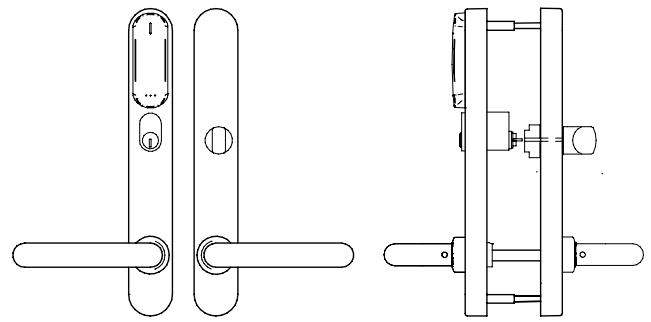

**MODELS:**

**MODEL 50:**

- 2 handles any type.

**MODEL 55:**

- 2 handles any type.
- Outside cylinder cut out.
- Inside thumbturn.

**MODEL 51:**

- 2 handles any type.
- Inside thumbturn.

**MODEL 56:**

- 2 handles any type.
- Electronic "do not disturb" system (Not available in self-programmable).

**MODEL 54:**

- 2 handles any type.
- Outside cylinder cut out.

**MODEL 57:**

- 2 handles any type.
- Outside cylinder cut out.
- Electronic "do not disturb" system (Not available in self-programmable).