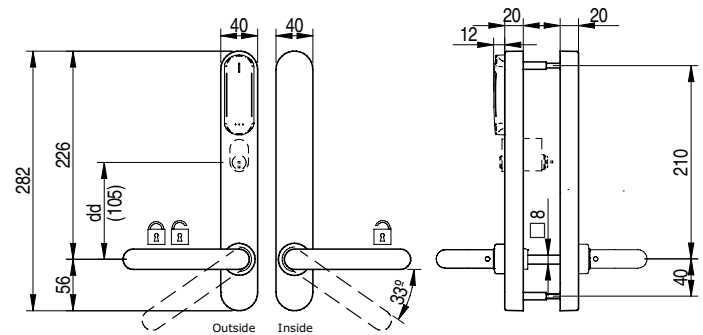

TECHNICAL DATA:

Reader dimensions (H x W x D):	282,0 x 40,0 x 20,0 mm
Weight	1,5 kg
Handle rotation:	33°
Door thicknesses:	32 mm - 120 mm
Axes distance Scandinavian Oval cylinder:	105 Cylinder (Outside only) and 105 Thumbturn (Inside)
Square spindles:	8mm, 8mm split
Power source:	3 LR03 batteries (AAA size) (optional lithium FR03)
Number of openings:	40,000 - 60,000 (to be confirmed)
Maximum events on lock audit	2 000 (SVN standalone mode) 1 625 (SVN BLUEnet mode) 1 280 (SALTO KS mode)
Environmental conditions Outdoor:	-35 °C / +60 °C without condensation
Environmental conditions Indoor:	-5 °C / +50 °C without condensation (optional -35°C / +60°C)
IP class:	IP54 (optional E5 - IP56*)
Certifications:	CE, FCC/IC, RCM, EAC, EN 179, EN 1634-1 (Ei30, Ei60), EN16867 47-B24D00**, EN16867 47_b24D11***

* External escutcheon

** Pending 47-B24D01

*** Pending 47-B24D12

CREDENTIAL TECHNOLOGIES:

SALTO JustIN Mobile Credentials¹:	•
NXP MIFARE²:	•
HID³:	—
LEGIC⁴:	—

¹ Mobile Key Bluetooth and Near Field Communication (NFC) capability.

² MIFARE® DESFire® EV1/EV2/ EV3, MIFARE® Plus, MIFARE® Ultralight C, MIFARE® Classic.

³ iCLASS®, Seos®.

⁴ Legic Prime, Legic Advant.

CORE TECHNOLOGIES:

SALTO Native Bluetooth LE wireless connectivity:	•
Hardware Secure Element:	•

TECHNICAL DRAWING:

PLATFORMS:

SALTO Space:

ROM	—
SVN data-on-card	•
Wireless (SALTO RFnet)	—
Wireless (SALTO BLUEnet)	•
SVN-Flex	•

SALTO KS:

Wireless (SALTO RFnet):	—
Wireless (SALTO BLUEnet):	•

OPTIONS:

Reader finish:

Black:	•
White:	•

Finish:

IM Satin stainless steel:	•
IP Bright stainless steel:	•
PP PVD bright brass type:	•
PM PVD satin brass type:	•
NE Black chromium:	•
DB Dark Bronze:	•
BC BioCote anti-microbial:	•

Handles

Compatible handles*	U, L, W, H, S, B, P, J, T, Y, O, N, G, K, I, 2, 3, 4, 7, 5
High Transit:	• (optional)

* Not all the handles are available in all finishes.

Locks:

Euro-DIN:	—
ANSI:	—
Scandinavian:	•
Cylindrical:	—
Tubular:	—