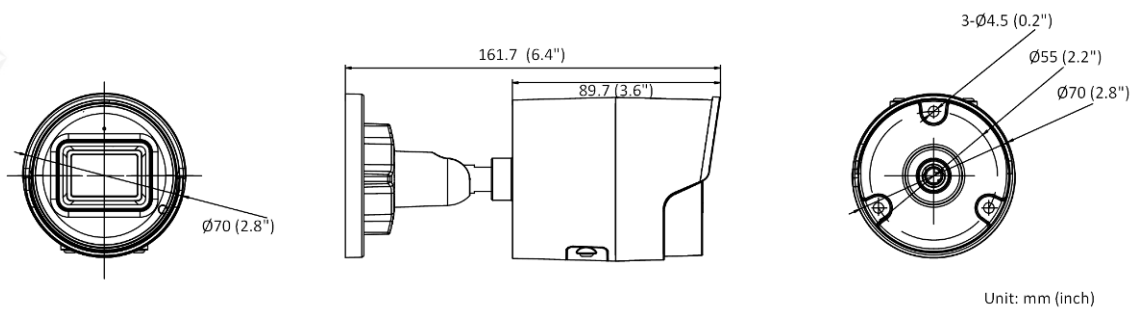

▪ Dimension

▪ Accessory

▪ Optional

DS-1280ZJ-XS

Junction Box