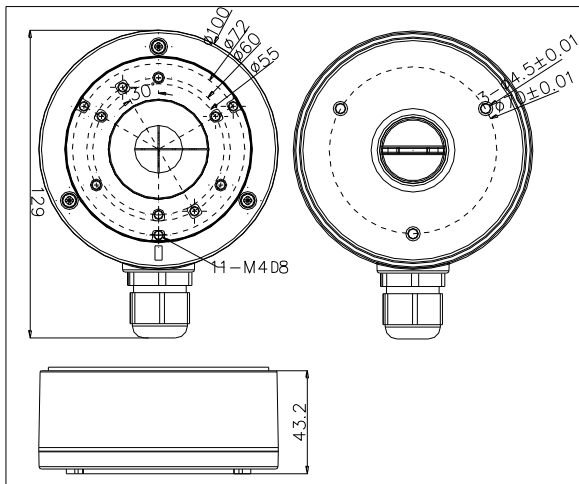

DS-1280ZJ-XS

Junction Box for Dome(Bullet) Camera

Features:

- Aluminum alloy material with surface spray treatment
- Cable hole on bracket makes the feature better

Dimension:

Note: The actual bracket may vary from the picture above.

Order Model:

DS-1280ZJ-XS

Parameter:

Model	DS-1280ZJ-XS
Parameters	Junction Box for Dome(Bullet) Camera
Appearance	Hikvision White
Material	Aluminum Alloy
Dimension	Φ 100 x 43.2 x 129mm
Weight	320g

Notice:

- The bracket should be installed on flat wall
- Waterproof rubber is necessary for outdoor application
- The wall must be capable of supporting over 3 times as much as the total weight of the camera and the mount.
- The maximum load capacity of the bracket is 4.5KG